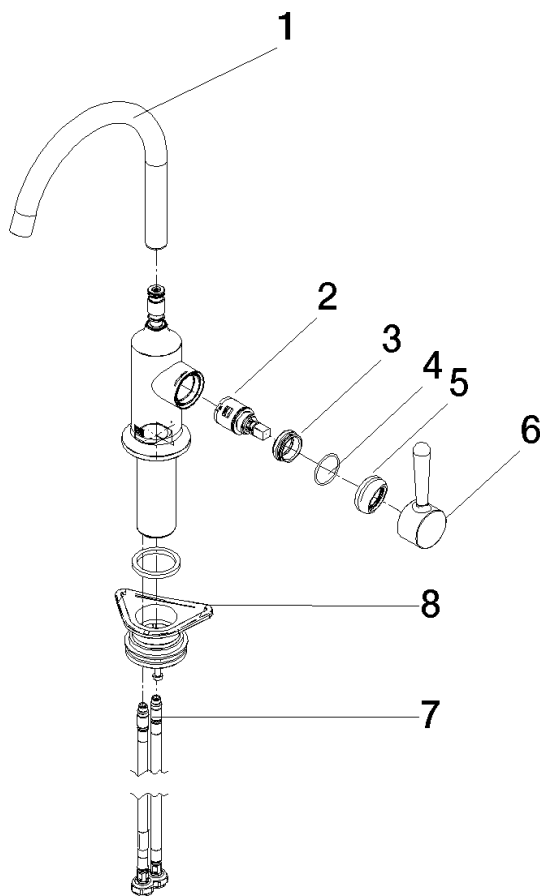

33 805 809

- 167mm projection
- pivotable spout 360°
- air-enriched flow
- max. flow 7 l/min at 3 bar flow pressure
- lead-free
- This product can help a building meet the requirements of Green Building Rating Systems, e.g. LEED®, BREEAM®, DGNB

Recommended miscellaneous

VAIA Dispenser with rosette - Chrome 82 434 809-00

33 805 809

mm [inches]

Flow rate chart

Certificates

LGA_29299.

33 805 809

Spare parts list

No.	Item Number	Name	Quantity used	Delivery time
1	90 28 22 311 02-00	spout	1	10
2	90 15 05 042 00 90	cartridge	1	2
3	09 24 04 266 90	nut	1	2
4	09 14 10 091 90	seal	1	2
5	90 28 30 052 00-00	cover	1	10
6	90 20 80 050 00-00	handle	1	10
7	04 30 04 100 00 90	hose	2	2
8	04 23 10 044 08 90	fixing set	1	2