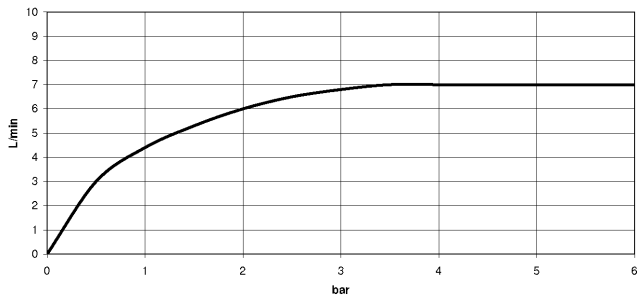

Recommended miscellaneous

VAIA Dispenser with rosette - Chrome 82 434 809-00

33 805 809

mm [inches]

Flow rate chart

Certificates

LGA_29299.

33 805 809