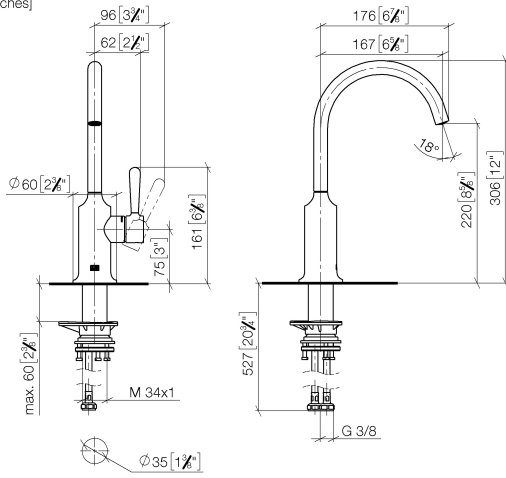

33 805 809

- 167mm projection
- pivotable spout 360°
- air-enriched flow
- max. flow 7 l/min at 3 bar flow pressure
- lead-free
- This product can help a building meet the requirements of Green Building Rating Systems, e.g. LEED®, BREEAM®, DGNB

Recommended miscellaneous

VAIA Dispenser with rosette - Chrome 82 434 809-00

33 805 809

mm [inches]

Flow rate chart

Certificates

LGA_29299.

33 805 809

Spare parts list

No.	Item Number	Name	Quantity used	Delivery time
1	90 28 22 311 02-00	spout	1	10
2	90 15 05 042 00 90	cartridge	1	2
3	09 24 04 266 90	nut	1	2
4	09 14 10 091 90	seal	1	2
5	90 28 30 052 00-00	cover	1	10
6	90 20 80 050 00-00	handle	1	10
7	04 30 04 100 00 90	hose	2	2
8	04 23 10 044 08 90	fixing set	1	2